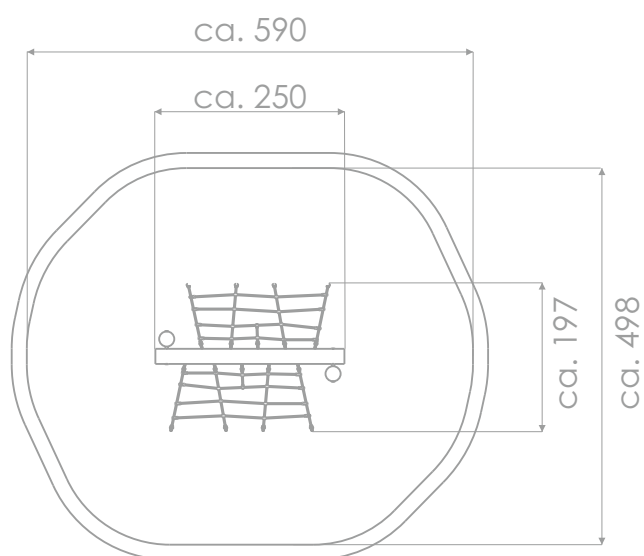

SOCIALIZING

CLIMBING

INFORMATION ABOUT THE PRODUCT

Dimensions	ca. 197 x 250 cm
Safety zone	ca. 498 x 590 cm
Safety zone area	ca. 25 m ²
Overall height	ca. 180 cm
Free fall height	ca. 180 cm
Amount of users	6 person
Product complies with EN 1176-1:2017-12	YES
Availability of spare parts	YES
Age range	3-12

According to EN 1176-1:2017-12 norm, the product requires applying a safety surface according to the product's free fall height.

Visualisation is for reference only,
actual appearance may vary.

SCALE 1:100

MATERIALS:

NATURAL ROBINIA WOOD

ATTESTED 6 MM STAINLESS STEEL CHAINS

POLYPROPYLENE ROPES
PP - MULTISPLIT TYPE WITH
A STEEL CORE AND
A DIAMETER OF 16 MM

ROPE ENDINGS PRESSED IN
A SLEEVE MADE OF DURABLE
ALUMINUM ALLOY