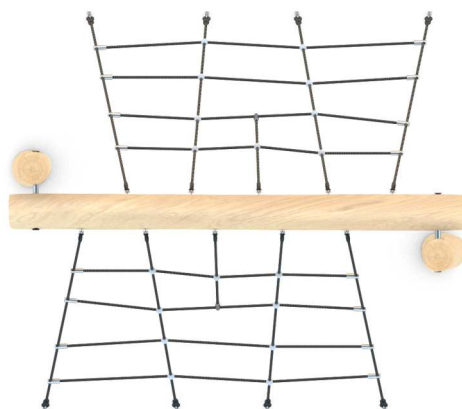

SOCIALIZING

CLIMBING

INFORMATION ABOUT THE PRODUCT

Dimensions	ca. 197 x 250 cm
Safety zone	ca. 498 x 590 cm
Safety zone area	ca. 25 m ²
Overall height	ca. 180 cm
Free fall height	ca. 180 cm
Amount of users	6 person
Product complies with EN 1176-1:2017-12	YES
Availability of spare parts	YES
Age range	3-12

According to EN 1176-1:2017-12 norm, the product requires applying a safety surface according to the product's free fall height.

Visualisation is for reference only,
actual appearance may vary.

SCALE 1:100

MATERIALS:

NATURAL ROBINIA WOOD

ATTESTED 6 MM STAINLESS STEEL CHAINS

POLYPROPYLENE ROPES
PP - MULTISPLIT TYPE WITH
A STEEL CORE AND
A DIAMETER OF 16 MM

ROPE ENDINGS PRESSED IN
A SLEEVE MADE OF DURABLE
ALUMINUM ALLOY

SOLID AND ESTHETIC ROPE
CONNECTORS MADE OF
INJECTION MOLDED
POLYAMIDE